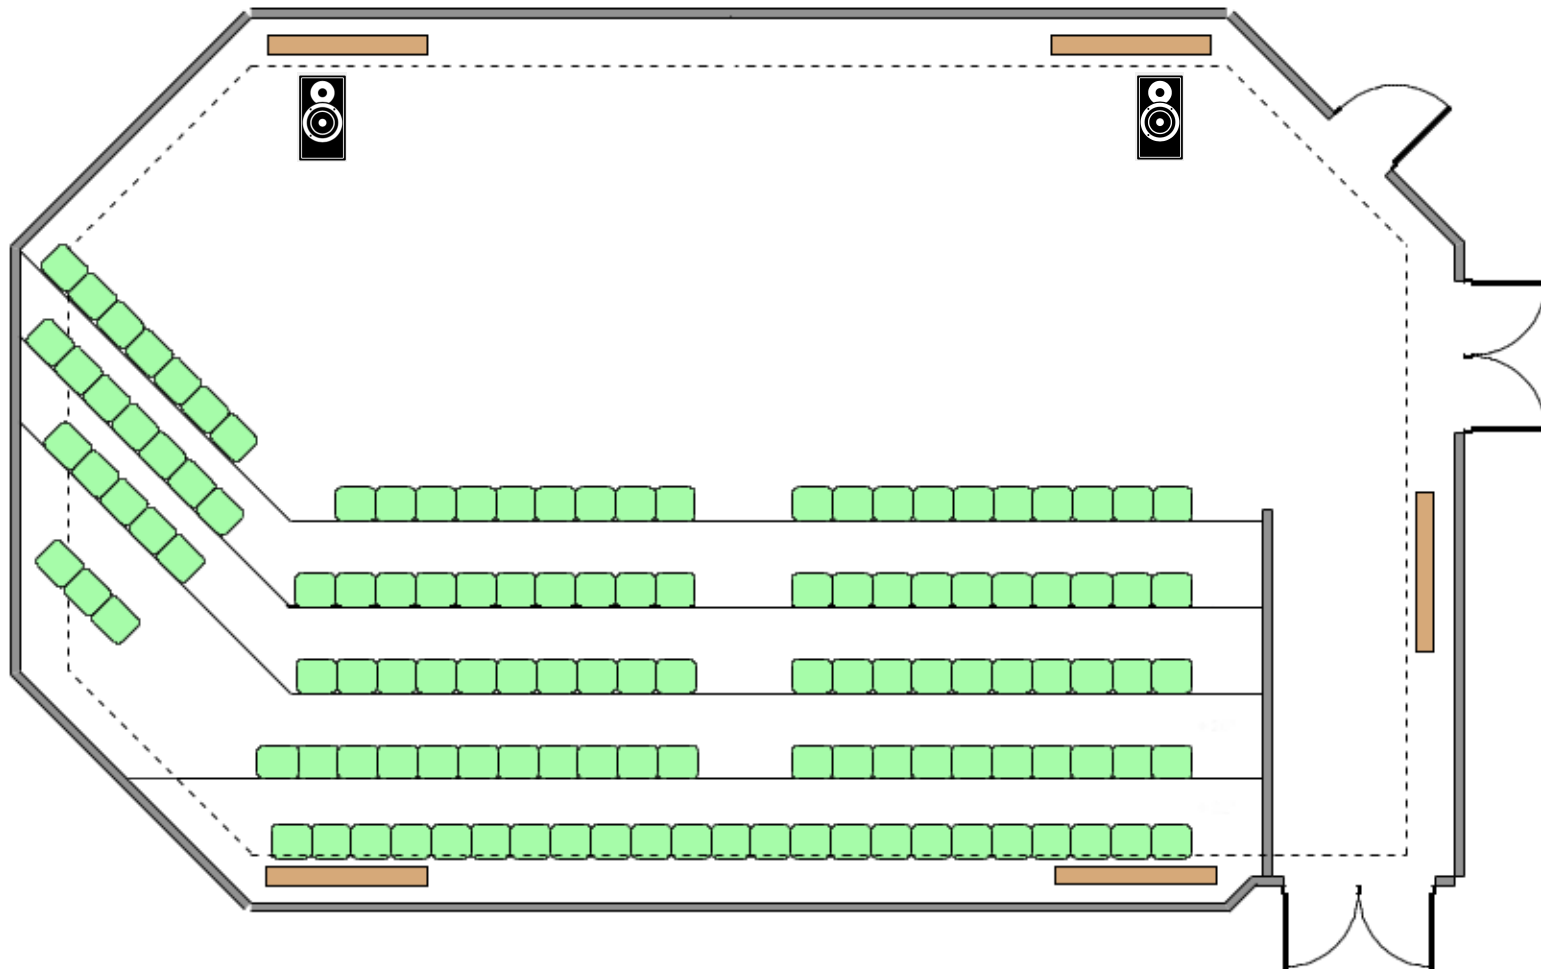

Suncor Energy Hall - Stage Plot

- = Music Stand
- x = Chair
- = Stool